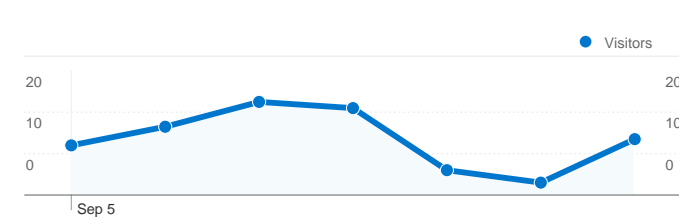

Site Usage

70 Visits

44.29% Bounce Rate

183 Pageviews

00:01:54 Avg. Time on Site

2.61 Pages/Visit

71.43% % New Visits

Visitors Overview

59 people visited this site

70 Visits

59 Absolute Unique Visitors

183 Pageviews

2.61 Average Pageviews

00:01:54 Time on Site

44.29% Bounce Rate

71.43% New Visits

All traffic sources sent a total of 70 visits

Top Traffic Sources

Sources	Visits	% visits	Keywords	Visits	% visits
google (organic)	41	58.57%	lempster nh	20	39.22%
(direct) ((none))	14	20.00%	town of lempster nh	5	9.80%
bing (organic)	5	7.14%	lempster	4	7.84%
yahoo (organic)	4	5.71%	lempster, nh	3	5.88%
usgennet.org (referral)	2	2.86%	meeting house lempster nh	2	3.92%