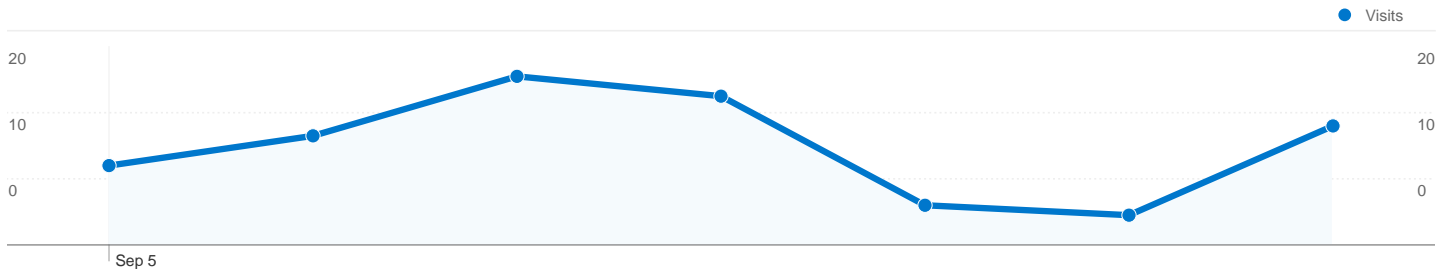

Site Usage

70 Visits

44.29% Bounce Rate

183 Pageviews

00:01:54 Avg. Time on Site

2.61 Pages/Visit

71.43% % New Visits

Visitors Overview

59 people visited this site

70 Visits

59 Absolute Unique Visitors

183 Pageviews

2.61 Average Pageviews

00:01:54 Time on Site

44.29% Bounce Rate

71.43% New Visits

Visits 70 % of Site Total: 100.00%	Pages/Visit 2.61 Site Avg: 2.61 (0.00%)	Avg. Time on Site 00:01:54 Site Avg: 00:01:54 (0.00%)	% New Visits 71.43% Site Avg: 71.43% (0.00%)	Bounce Rate 44.29% Site Avg: 44.29% (0.00%)	
Country/Territory	Visits	Pages/Visit	Avg. Time on Site	% New Visits	Bounce Rate
United States	66	2.71	00:02:01	69.70%	40.91%
United Kingdom	3	1.00	00:00:00	100.00%	100.00%
Thailand	1	1.00	00:00:00	100.00%	100.00%

1 - 3 of 3

Pages on this site were viewed a total of 183 times

183 Pageviews

141 Unique Views

44.29% Bounce Rate

Top Content

Pages	Pageviews	% Pageviews
/http://lempsternh.org/index.html	80	43.72%
/direct.html	20	10.93%
/MiscLink.html	14	7.65%
/event.html	14	7.65%
/index.html	13	7.10%