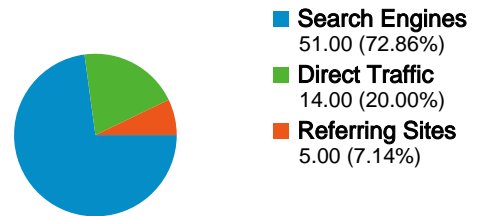

Site Usage

70 Visits

44.29% Bounce Rate

183 Pageviews

00:01:54 Avg. Time on Site

2.61 Pages/Visit

71.43% % New Visits

Visitors Overview

Visitors
59

Map Overlay

Content Overview

Pages	Pageviews	% Pageviews
/http://lempsternh.org/index.htm	80	43.72%
/direct.html	20	10.93%
/MiscLink.html	14	7.65%
/event.html	14	7.65%
/index.html	13	7.10%

Traffic Sources Overview

59 people visited this site

70 Visits

59 Absolute Unique Visitors

183 Pageviews

2.61 Average Pageviews

00:01:54 Time on Site

44.29% Bounce Rate

71.43% New Visits

All traffic sources sent a total of 70 visits

Top Traffic Sources

Sources	Visits	% visits	Keywords	Visits	% visits
google (organic)	41	58.57%	lempster nh	20	39.22%
(direct) ((none))	14	20.00%	town of lempster nh	5	9.80%
bing (organic)	5	7.14%	lempster	4	7.84%
yahoo (organic)	4	5.71%	lempster, nh	3	5.88%
usgennet.org (referral)	2	2.86%	meeting house lempster nh	2	3.92%