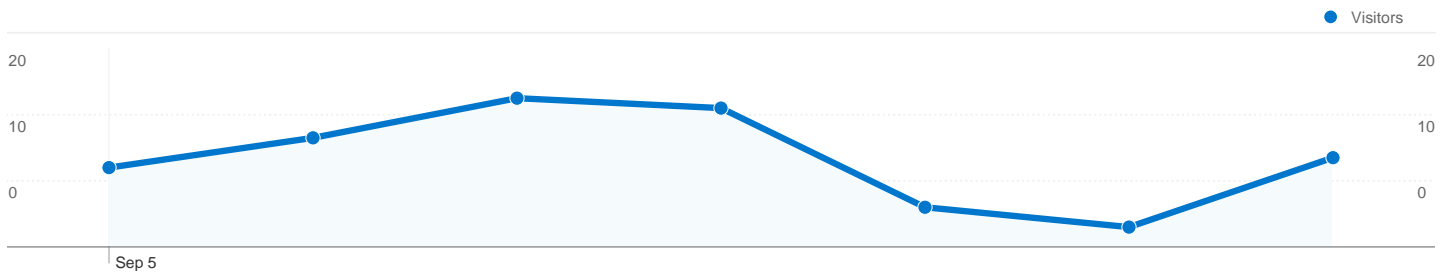

Site Usage

70 Visits

44.29% Bounce Rate

183 Pageviews

00:01:54 Avg. Time on Site

2.61 Pages/Visit

71.43% % New Visits

Visitors Overview

59 people visited this site

70 Visits

59 Absolute Unique Visitors

183 Pageviews

2.61 Average Pageviews

00:01:54 Time on Site

44.29% Bounce Rate

71.43% New Visits