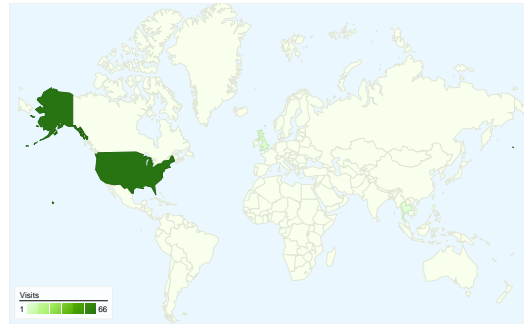

Site Usage

70 Visits

44.29% Bounce Rate

183 Pageviews

00:01:54 Avg. Time on Site

2.61 Pages/Visit

71.43% % New Visits

Visitors Overview

Visitors
59

Map Overlay

Content Overview

Pages	Pageviews	% Pageviews
/http://lempsternh.org/index.htm	80	43.72%
/direct.html	20	10.93%
/MiscLink.html	14	7.65%
/event.html	14	7.65%
/index.html	13	7.10%

Traffic Sources Overview

59 people visited this site

70 Visits

59 Absolute Unique Visitors

183 Pageviews

2.61 Average Pageviews

00:01:54 Time on Site

44.29% Bounce Rate

71.43% New Visits

All traffic sources sent a total of 70 visits

Top Traffic Sources

Sources	Visits	% visits	Keywords	Visits	% visits
google (organic)	41	58.57%	lempster nh	20	39.22%
(direct) ((none))	14	20.00%	town of lempster nh	5	9.80%
bing (organic)	5	7.14%	lempster	4	7.84%
yahoo (organic)	4	5.71%	lempster, nh	3	5.88%
usgennet.org (referral)	2	2.86%	meeting house lempster nh	2	3.92%