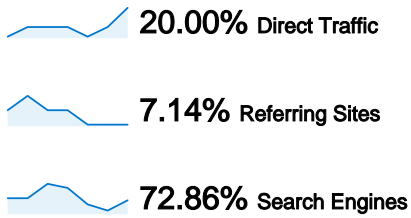

Visits 70 % of Site Total: 100.00%	Pages/Visit 2.61 Site Avg: 2.61 (0.00%)	Avg. Time on Site 00:01:54 Site Avg: 00:01:54 (0.00%)	% New Visits 71.43% Site Avg: 71.43% (0.00%)	Bounce Rate 44.29% Site Avg: 44.29% (0.00%)	
Country/Territory	Visits	Pages/Visit	Avg. Time on Site	% New Visits	Bounce Rate
United States	66	2.71	00:02:01	69.70%	40.91%
United Kingdom	3	1.00	00:00:00	100.00%	100.00%
Thailand	1	1.00	00:00:00	100.00%	100.00%

1 - 3 of 3

Pages on this site were viewed a total of 183 times

183 Pageviews

141 Unique Views

44.29% Bounce Rate

Top Content

Pages	Pageviews	% Pageviews
/http://lempsternh.org/index.html	80	43.72%
/direct.html	20	10.93%
/MiscLink.html	14	7.65%
/event.html	14	7.65%
/index.html	13	7.10%

All traffic sources sent a total of 70 visits

Top Traffic Sources

Sources	Visits	% visits	Keywords	Visits	% visits
google (organic)	41	58.57%	lempster nh	20	39.22%
(direct) ((none))	14	20.00%	town of lempster nh	5	9.80%
bing (organic)	5	7.14%	lempster	4	7.84%
yahoo (organic)	4	5.71%	lempster, nh	3	5.88%
usgennet.org (referral)	2	2.86%	meeting house lempster nh	2	3.92%