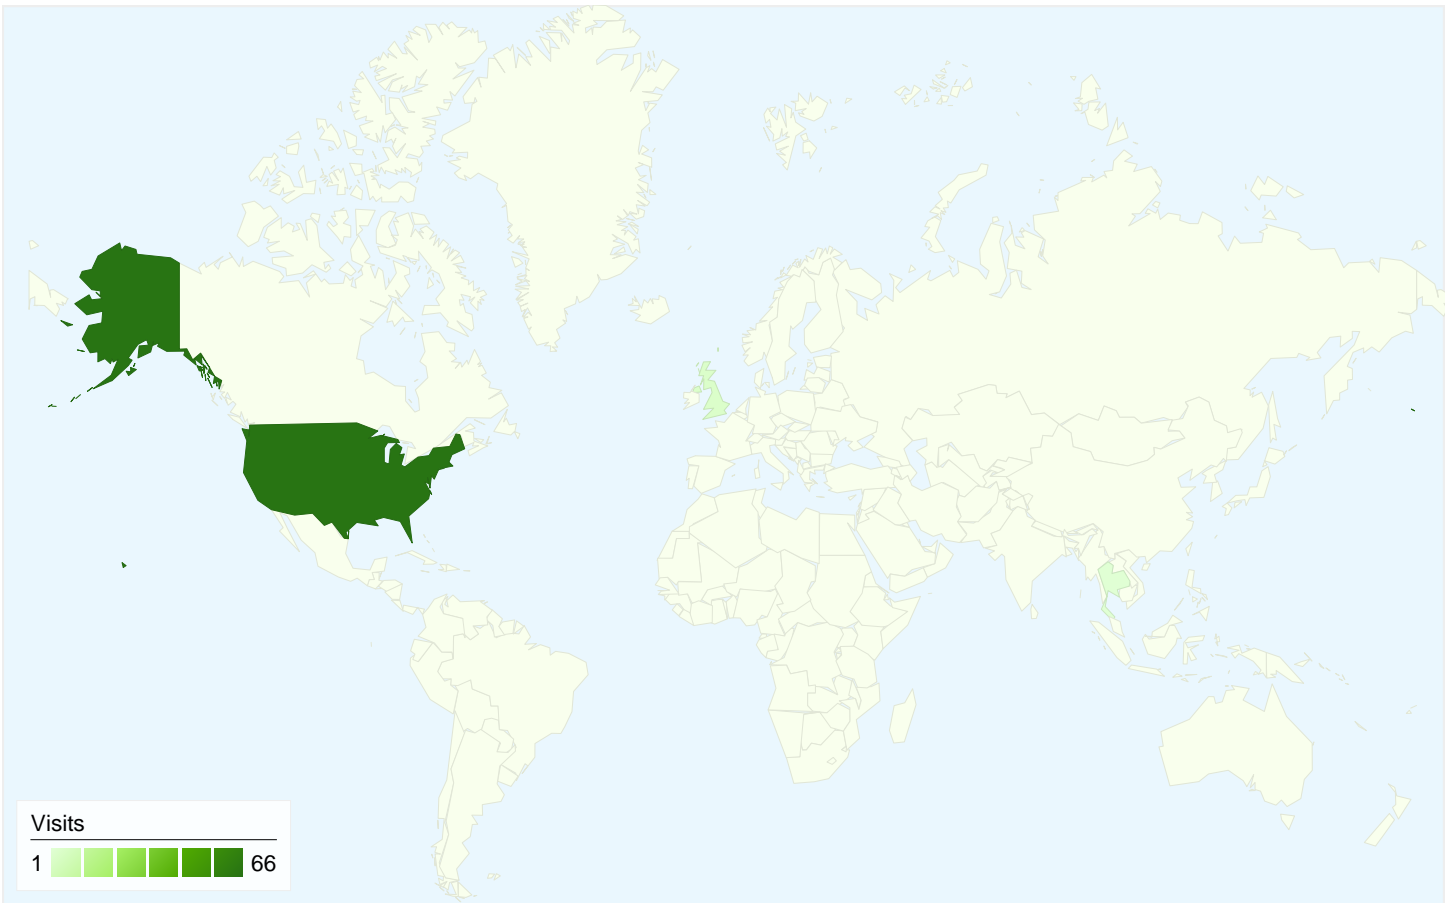

70 visits came from 3 countries/territories

Site Usage

Visits 70 % of Site Total: 100.00%	Pages/Visit 2.61 Site Avg: 2.61 (0.00%)	Avg. Time on Site 00:01:54 Site Avg: 00:01:54 (0.00%)	% New Visits 71.43% Site Avg: 71.43% (0.00%)	Bounce Rate 44.29% Site Avg: 44.29% (0.00%)	
Country/Territory	Visits	Pages/Visit	Avg. Time on Site	% New Visits	Bounce Rate
United States	66	2.71	00:02:01	69.70%	40.91%
United Kingdom	3	1.00	00:00:00	100.00%	100.00%
Thailand	1	1.00	00:00:00	100.00%	100.00%

1 - 3 of 3