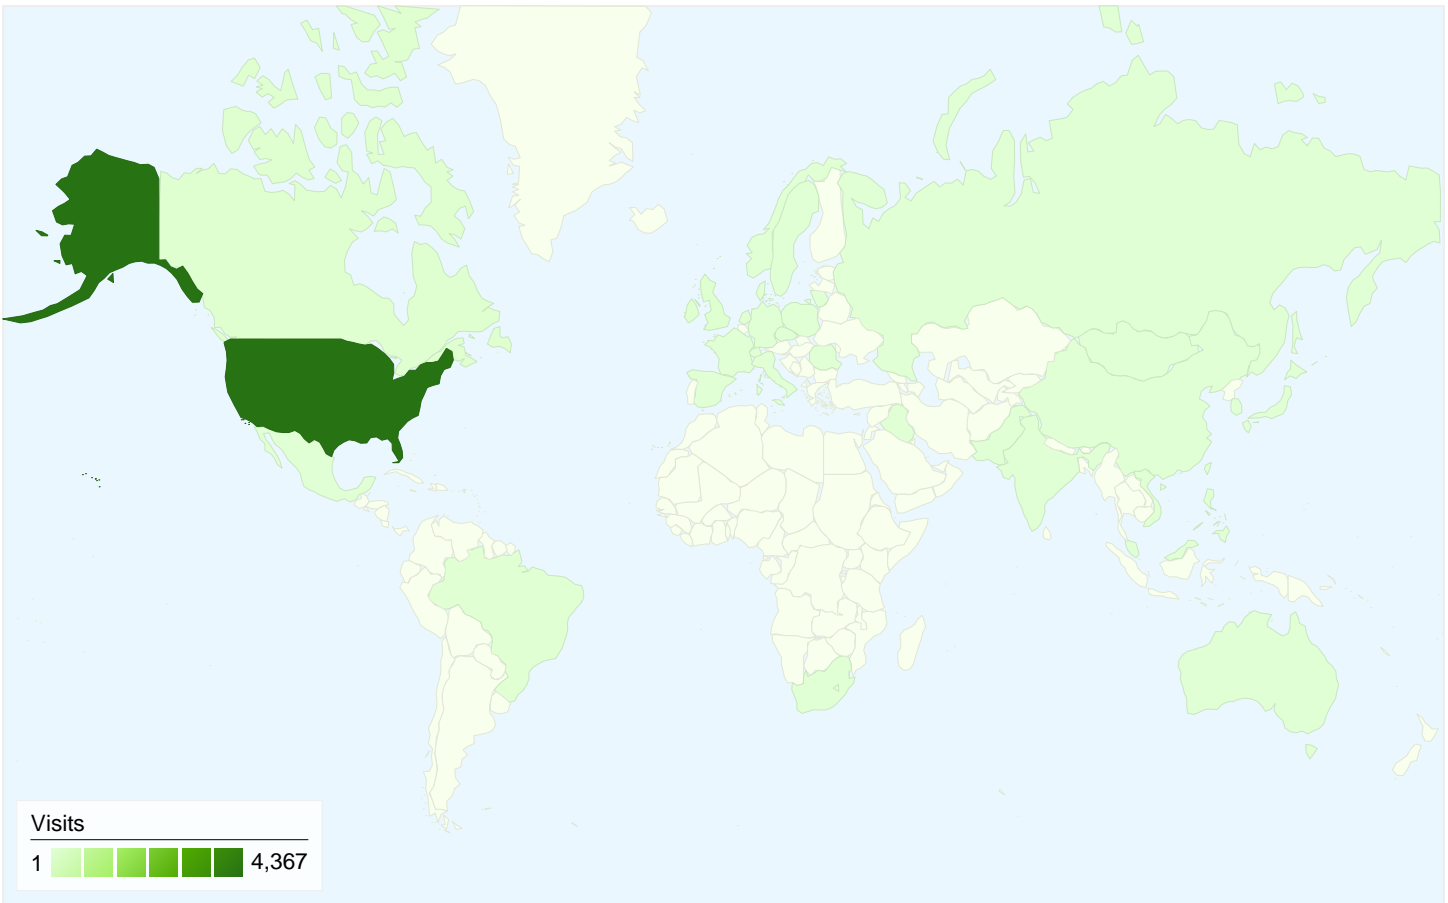

Visitors
3,043

Map Overlay world

Content Overview

Pages	Pageviews	% Pageviews
/http://lempsternh.org/index.htm	4,515	36.15%
/direct.html	1,249	10.00%
/MinAgen.html	1,194	9.56%
/index.html	1,151	9.21%
/event.html	974	7.80%

Traffic Sources Overview

3,043 people visited this site

 **4,641** Visits

 **3,043** Absolute Unique Visitors

 **12,491** Pageviews

 **2.69** Average Pageviews

 **00:01:57** Time on Site

 **44.15%** Bounce Rate

4,641 visits came from 35 countries/territories

Site Usage

Country/Territory	Visits	Pages/Visit	Avg. Time on Site	% New Visits	Bounce Rate
Visits 4,641 % of Site Total: 100.00%	Pages/Visit 2.69 Site Avg: 2.69 (0.00%)	Avg. Time on Site 00:01:57 Site Avg: 00:01:57 (0.00%)	% New Visits 63.28% Site Avg: 63.24% (0.07%)	Bounce Rate 44.15% Site Avg: 44.15% (0.00%)	
United States	4,367	2.77	00:02:03	61.78%	42.16%
United Kingdom	71	1.37	00:00:30	100.00%	80.28%
Ireland	46	1.00	00:00:00	100.00%	100.00%
Canada	42	1.76	00:01:03	83.33%	66.67%
Brazil	25	1.40	> 00:00:00	8.00%	60.00%
India	11	1.64	00:00:42	90.91%	45.45%
Spain	9	1.67	00:00:10	88.89%	77.78%
Germany	8	1.75	00:00:49	100.00%	50.00%
Malaysia	6	1.17	00:00:34	100.00%	83.33%

All traffic sources sent a total of 4,641 visits

Search Engines	2,499.00 (53.85%)
Direct Traffic	1,310.00 (28.23%)
Referring Sites	832.00 (17.93%)

Top Traffic Sources

Sources	Visits	% visits	Keywords	Visits	% visits
google (organic)	1,952	42.06%	lempster nh	812	32.49%
(direct) ((none))	1,310	28.23%	lempster, nh	303	12.12%
yahoo (organic)	243	5.24%	lempster new hampshire	140	5.60%
images.google.com (referral)	157	3.38%	town of lempster nh	131	5.24%
en.wikipedia.org (referral)	90	1.94%	lempster	114	4.56%