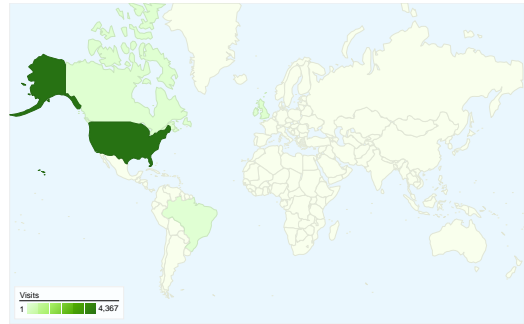

Visitors
3,043

Map Overlay world

Content Overview

Pages	Pageviews	% Pageviews
/http://lempsternh.org/index.htm	4,515	36.15%
/direct.html	1,249	10.00%
/MinAgen.html	1,194	9.56%
/index.html	1,151	9.21%
/event.html	974	7.80%

Traffic Sources Overview

3,043 people visited this site

 **4,641** Visits

 **3,043** Absolute Unique Visitors

 **12,491** Pageviews

 **2.69** Average Pageviews

 **00:01:57** Time on Site

 **44.15%** Bounce Rate

4,641 visits came from 35 countries/territories

Site Usage

Country/Territory	Visits	Pages/Visit	Avg. Time on Site	% New Visits	Bounce Rate
Visits 4,641 % of Site Total: 100.00%	Pages/Visit 2.69 Site Avg: 2.69 (0.00%)	Avg. Time on Site 00:01:57 Site Avg: 00:01:57 (0.00%)	% New Visits 63.28% Site Avg: 63.24% (0.07%)	Bounce Rate 44.15% Site Avg: 44.15% (0.00%)	
United States	4,367	2.77	00:02:03	61.78%	42.16%
United Kingdom	71	1.37	00:00:30	100.00%	80.28%
Ireland	46	1.00	00:00:00	100.00%	100.00%
Canada	42	1.76	00:01:03	83.33%	66.67%
Brazil	25	1.40	> 00:00:00	8.00%	60.00%
India	11	1.64	00:00:42	90.91%	45.45%
Spain	9	1.67	00:00:10	88.89%	77.78%
Germany	8	1.75	00:00:49	100.00%	50.00%
Malaysia	6	1.17	00:00:34	100.00%	83.33%

All traffic sources sent a total of 4,641 visits

Search Engines	2,499.00 (53.85%)
Direct Traffic	1,310.00 (28.23%)
Referring Sites	832.00 (17.93%)

Top Traffic Sources

Sources	Visits	% visits	Keywords	Visits	% visits
google (organic)	1,952	42.06%	lempster nh	812	32.49%
(direct) ((none))	1,310	28.23%	lempster, nh	303	12.12%
yahoo (organic)	243	5.24%	lempster new hampshire	140	5.60%
images.google.com (referral)	157	3.38%	town of lempster nh	131	5.24%
en.wikipedia.org (referral)	90	1.94%	lempster	114	4.56%