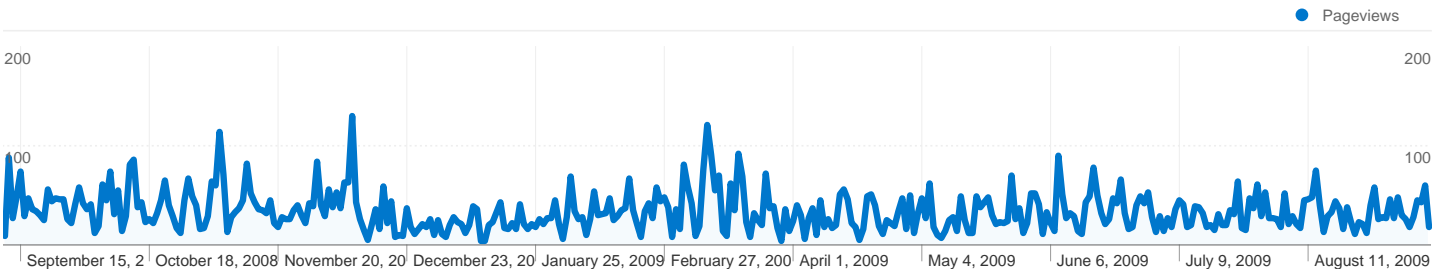

Pages on this site were viewed a total of 12,491 times

12,491 Pageviews

9,920 Unique Views

44.15% Bounce Rate

Top Content

Pages	Pageviews	% Pageviews
/http://lempsternh.org/index.html	4,515	36.15%
/direct.html	1,249	10.00%
/MinAgen.html	1,194	9.56%
/index.html	1,151	9.21%
/event.html	974	7.80%