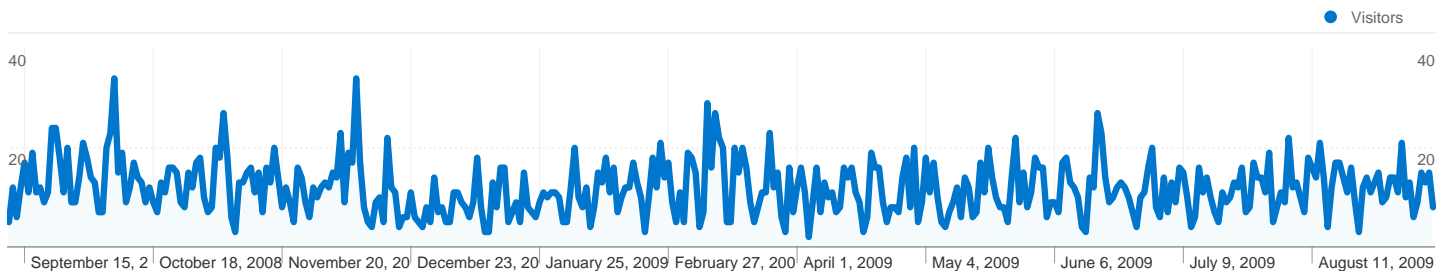

Site Usage

 **4,641** Visits

 **44.15%** Bounce Rate

 **12,491** Pageviews

 **00:01:57** Avg. Time on Site

 **2.69** Pages/Visit

 **63.24%** % New Visits

Visitors Overview

Traffic Sources Overview

3,043 people visited this site

 **4,641** Visits

 **3,043** Absolute Unique Visitors

 **12,491** Pageviews

 **2.69** Average Pageviews

 **00:01:57** Time on Site

 **44.15%** Bounce Rate

4,641 visits came from 35 countries/territories

Site Usage

Country/Territory	Visits	Pages/Visit	Avg. Time on Site	% New Visits	Bounce Rate
Visits 4,641 % of Site Total: 100.00%	Pages/Visit 2.69 Site Avg: 2.69 (0.00%)	Avg. Time on Site 00:01:57 Site Avg: 00:01:57 (0.00%)	% New Visits 63.28% Site Avg: 63.24% (0.07%)	Bounce Rate 44.15% Site Avg: 44.15% (0.00%)	
United States	4,367	2.77	00:02:03	61.78%	42.16%
United Kingdom	71	1.37	00:00:30	100.00%	80.28%
Ireland	46	1.00	00:00:00	100.00%	100.00%
Canada	42	1.76	00:01:03	83.33%	66.67%
Brazil	25	1.40	> 00:00:00	8.00%	60.00%
India	11	1.64	00:00:42	90.91%	45.45%
Spain	9	1.67	00:00:10	88.89%	77.78%
Germany	8	1.75	00:00:49	100.00%	50.00%
Malaysia	6	1.17	00:00:34	100.00%	83.33%