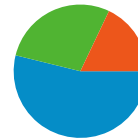

4,641 visits came from 35 countries/territories

Site Usage

Country/Territory	Visits	Pages/Visit	Avg. Time on Site	% New Visits	Bounce Rate
Visits 4,641 % of Site Total: 100.00%	Pages/Visit 2.69 Site Avg: 2.69 (0.00%)	Avg. Time on Site 00:01:57 Site Avg: 00:01:57 (0.00%)	% New Visits 63.28% Site Avg: 63.24% (0.07%)	Bounce Rate 44.15% Site Avg: 44.15% (0.00%)	
United States	4,367	2.77	00:02:03	61.78%	42.16%
United Kingdom	71	1.37	00:00:30	100.00%	80.28%
Ireland	46	1.00	00:00:00	100.00%	100.00%
Canada	42	1.76	00:01:03	83.33%	66.67%
Brazil	25	1.40	> 00:00:00	8.00%	60.00%
India	11	1.64	00:00:42	90.91%	45.45%
Spain	9	1.67	00:00:10	88.89%	77.78%
Germany	8	1.75	00:00:49	100.00%	50.00%
Malaysia	6	1.17	00:00:34	100.00%	83.33%

Philippines	6	1.33	00:00:16	83.33%	83.33%
					1 - 10 of 35

Pages on this site were viewed a total of 12,491 times

 **12,491 Pageviews**

 **9,920 Unique Views**

 **44.15% Bounce Rate**

Top Content

Pages	Pageviews	% Pageviews
/http://lempsternh.org/index.html	4,515	36.15%
/direct.html	1,249	10.00%
/MinAgen.html	1,194	9.56%
/index.html	1,151	9.21%
/event.html	974	7.80%

All traffic sources sent a total of 4,641 visits

Search Engines	2,499.00 (53.85%)
Direct Traffic	1,310.00 (28.23%)
Referring Sites	832.00 (17.93%)

Top Traffic Sources

Sources	Visits	% visits	Keywords	Visits	% visits
google (organic)	1,952	42.06%	lempster nh	812	32.49%
(direct) ((none))	1,310	28.23%	lempster, nh	303	12.12%
yahoo (organic)	243	5.24%	lempster new hampshire	140	5.60%
images.google.com (referral)	157	3.38%	town of lempster nh	131	5.24%
en.wikipedia.org (referral)	90	1.94%	lempster	114	4.56%