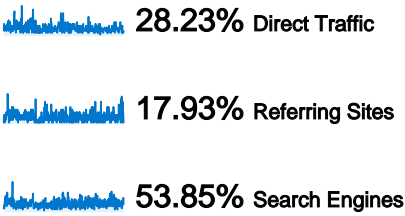

4,641 visits came from 35 countries/territories

Site Usage

Country/Territory	Visits	Pages/Visit	Avg. Time on Site	% New Visits	Bounce Rate
Visits 4,641 % of Site Total: 100.00%	Pages/Visit 2.69 Site Avg: 2.69 (0.00%)	Avg. Time on Site 00:01:57 Site Avg: 00:01:57 (0.00%)	% New Visits 63.28% Site Avg: 63.24% (0.07%)	Bounce Rate 44.15% Site Avg: 44.15% (0.00%)	
United States	4,367	2.77	00:02:03	61.78%	42.16%
United Kingdom	71	1.37	00:00:30	100.00%	80.28%
Ireland	46	1.00	00:00:00	100.00%	100.00%
Canada	42	1.76	00:01:03	83.33%	66.67%
Brazil	25	1.40	> 00:00:00	8.00%	60.00%
India	11	1.64	00:00:42	90.91%	45.45%
Spain	9	1.67	00:00:10	88.89%	77.78%
Germany	8	1.75	00:00:49	100.00%	50.00%
Malaysia	6	1.17	00:00:34	100.00%	83.33%

Philippines	6	1.33	00:00:16	83.33%	83.33%
					1 - 10 of 35

Pages on this site were viewed a total of 12,491 times

 **12,491 Pageviews**

 **9,920 Unique Views**

 **44.15% Bounce Rate**

Top Content

Pages	Pageviews	% Pageviews
/http://lempsternh.org/index.html	4,515	36.15%
/direct.html	1,249	10.00%
/MinAgen.html	1,194	9.56%
/index.html	1,151	9.21%
/event.html	974	7.80%

All traffic sources sent a total of 4,641 visits

Search Engines	2,499.00 (53.85%)
Direct Traffic	1,310.00 (28.23%)
Referring Sites	832.00 (17.93%)

Top Traffic Sources

Sources	Visits	% visits	Keywords	Visits	% visits
google (organic)	1,952	42.06%	lempster nh	812	32.49%
(direct) ((none))	1,310	28.23%	lempster, nh	303	12.12%
yahoo (organic)	243	5.24%	lempster new hampshire	140	5.60%
images.google.com (referral)	157	3.38%	town of lempster nh	131	5.24%
en.wikipedia.org (referral)	90	1.94%	lempster	114	4.56%