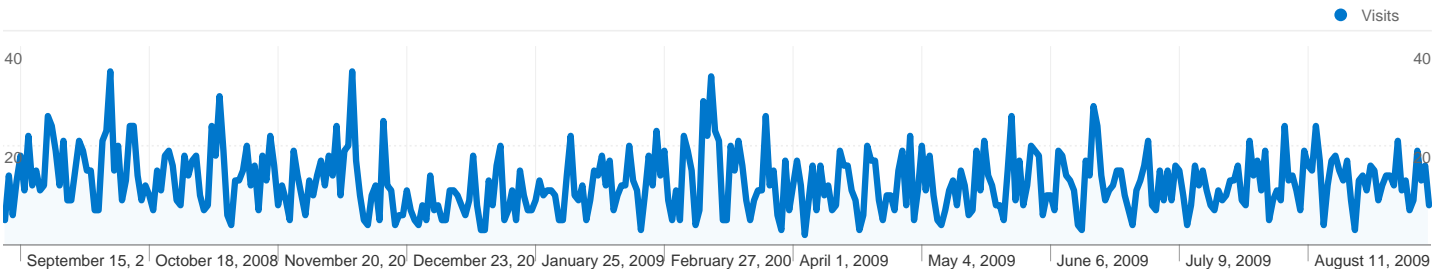

Traffic Sources Overview

3,043 people visited this site

 **4,641** Visits

 **3,043** Absolute Unique Visitors

 **12,491** Pageviews

 **2.69** Average Pageviews

 **00:01:57** Time on Site

 **44.15%** Bounce Rate

4,641 visits came from 35 countries/territories

Site Usage

Country/Territory	Visits	Pages/Visit	Avg. Time on Site	% New Visits	Bounce Rate
Visits 4,641 % of Site Total: 100.00%	Pages/Visit 2.69 Site Avg: 2.69 (0.00%)	Avg. Time on Site 00:01:57 Site Avg: 00:01:57 (0.00%)	% New Visits 63.28% Site Avg: 63.24% (0.07%)	Bounce Rate 44.15% Site Avg: 44.15% (0.00%)	
United States	4,367	2.77	00:02:03	61.78%	42.16%
United Kingdom	71	1.37	00:00:30	100.00%	80.28%
Ireland	46	1.00	00:00:00	100.00%	100.00%
Canada	42	1.76	00:01:03	83.33%	66.67%
Brazil	25	1.40	> 00:00:00	8.00%	60.00%
India	11	1.64	00:00:42	90.91%	45.45%
Spain	9	1.67	00:00:10	88.89%	77.78%
Germany	8	1.75	00:00:49	100.00%	50.00%
Malaysia	6	1.17	00:00:34	100.00%	83.33%

Philippines	6	1.33	00:00:16	83.33%	83.33%
					1 - 10 of 35

Pages on this site were viewed a total of 12,491 times

 **12,491 Pageviews**

 **9,920 Unique Views**

 **44.15% Bounce Rate**

Top Content

Pages	Pageviews	% Pageviews
/http://lempsternh.org/index.html	4,515	36.15%
/direct.html	1,249	10.00%
/MinAgen.html	1,194	9.56%
/index.html	1,151	9.21%
/event.html	974	7.80%