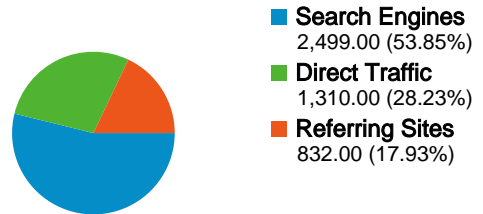

Site Usage

 **4,641** Visits

 **44.15%** Bounce Rate

 **12,491** Pageviews

 **00:01:57** Avg. Time on Site

 **2.69** Pages/Visit

 **63.24%** % New Visits

Visitors Overview

Traffic Sources Overview

3,043 people visited this site

 **4,641** Visits

 **3,043** Absolute Unique Visitors

 **12,491** Pageviews

 **2.69** Average Pageviews

 **00:01:57** Time on Site

 **44.15%** Bounce Rate

4,641 visits came from 35 countries/territories

Site Usage

Country/Territory	Visits	Pages/Visit	Avg. Time on Site	% New Visits	Bounce Rate
Visits 4,641 % of Site Total: 100.00%	Pages/Visit 2.69 Site Avg: 2.69 (0.00%)	Avg. Time on Site 00:01:57 Site Avg: 00:01:57 (0.00%)	% New Visits 63.28% Site Avg: 63.24% (0.07%)	Bounce Rate 44.15% Site Avg: 44.15% (0.00%)	
United States	4,367	2.77	00:02:03	61.78%	42.16%
United Kingdom	71	1.37	00:00:30	100.00%	80.28%
Ireland	46	1.00	00:00:00	100.00%	100.00%
Canada	42	1.76	00:01:03	83.33%	66.67%
Brazil	25	1.40	> 00:00:00	8.00%	60.00%
India	11	1.64	00:00:42	90.91%	45.45%
Spain	9	1.67	00:00:10	88.89%	77.78%
Germany	8	1.75	00:00:49	100.00%	50.00%
Malaysia	6	1.17	00:00:34	100.00%	83.33%

All traffic sources sent a total of 4,641 visits

Search Engines	2,499.00 (53.85%)
Direct Traffic	1,310.00 (28.23%)
Referring Sites	832.00 (17.93%)

Top Traffic Sources

Sources	Visits	% visits	Keywords	Visits	% visits
google (organic)	1,952	42.06%	lempster nh	812	32.49%
(direct) ((none))	1,310	28.23%	lempster, nh	303	12.12%
yahoo (organic)	243	5.24%	lempster new hampshire	140	5.60%
images.google.com (referral)	157	3.38%	town of lempster nh	131	5.24%
en.wikipedia.org (referral)	90	1.94%	lempster	114	4.56%