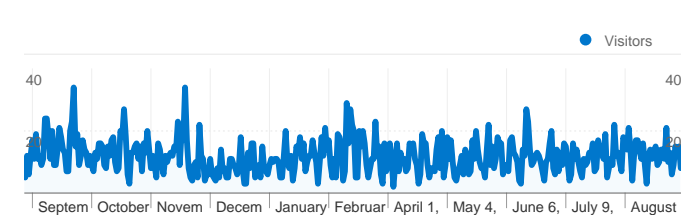

Site Usage

 **4,641** Visits

 **44.15%** Bounce Rate

 **12,491** Pageviews

 **00:01:57** Avg. Time on Site

 **2.69** Pages/Visit

 **63.24%** % New Visits

Visitors Overview

Traffic Sources Overview

3,043 people visited this site

 **4,641** Visits

 **3,043** Absolute Unique Visitors

 **12,491** Pageviews

 **2.69** Average Pageviews

 **00:01:57** Time on Site

 **44.15%** Bounce Rate

4,641 visits came from 35 countries/territories

Site Usage

Country/Territory	Visits	Pages/Visit	Avg. Time on Site	% New Visits	Bounce Rate
Visits 4,641 % of Site Total: 100.00%	Pages/Visit 2.69 Site Avg: 2.69 (0.00%)	Avg. Time on Site 00:01:57 Site Avg: 00:01:57 (0.00%)	% New Visits 63.28% Site Avg: 63.24% (0.07%)	Bounce Rate 44.15% Site Avg: 44.15% (0.00%)	
United States	4,367	2.77	00:02:03	61.78%	42.16%
United Kingdom	71	1.37	00:00:30	100.00%	80.28%
Ireland	46	1.00	00:00:00	100.00%	100.00%
Canada	42	1.76	00:01:03	83.33%	66.67%
Brazil	25	1.40	> 00:00:00	8.00%	60.00%
India	11	1.64	00:00:42	90.91%	45.45%
Spain	9	1.67	00:00:10	88.89%	77.78%
Germany	8	1.75	00:00:49	100.00%	50.00%
Malaysia	6	1.17	00:00:34	100.00%	83.33%

All traffic sources sent a total of 4,641 visits

Search Engines	2,499.00 (53.85%)
Direct Traffic	1,310.00 (28.23%)
Referring Sites	832.00 (17.93%)

Top Traffic Sources

Sources	Visits	% visits	Keywords	Visits	% visits
google (organic)	1,952	42.06%	lempster nh	812	32.49%
(direct) ((none))	1,310	28.23%	lempster, nh	303	12.12%
yahoo (organic)	243	5.24%	lempster new hampshire	140	5.60%
images.google.com (referral)	157	3.38%	town of lempster nh	131	5.24%
en.wikipedia.org (referral)	90	1.94%	lempster	114	4.56%